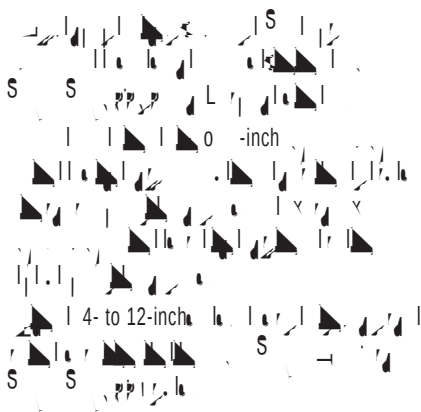

**■ Spherical 3-WAY Tee**  
 Sizes 2-inch and 3-inch

**Description**

**■ Spherical 3-WAY Tee**  
 Sizes 4- to 12-inch

**Features**

**■ Typical Applications**

**Dimensions**

---

---